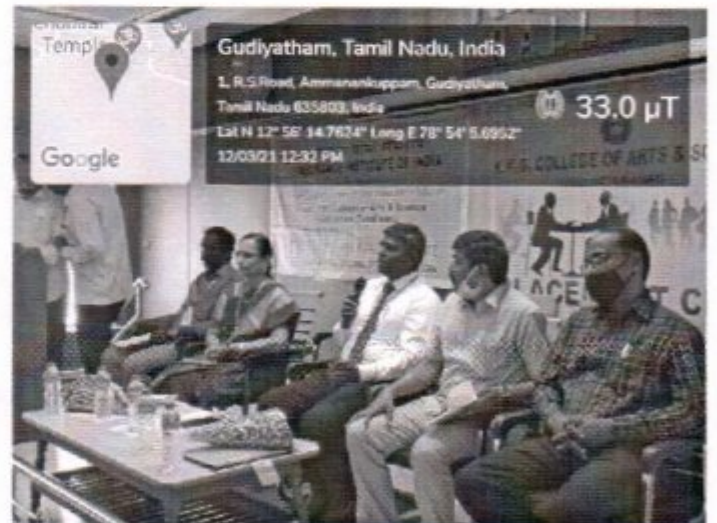

K.M.G. COLLEGE OF ARTS AND SCIENCE

PLACEMENT CELL 2020-2021

Carrier Development Program

Placement Cell has conducted carrier development Programme on “Opportunities in the Insurance Sector” on 12th March 2021 Conducted by Vellore Insurance institute . UG and PG are students were participated.