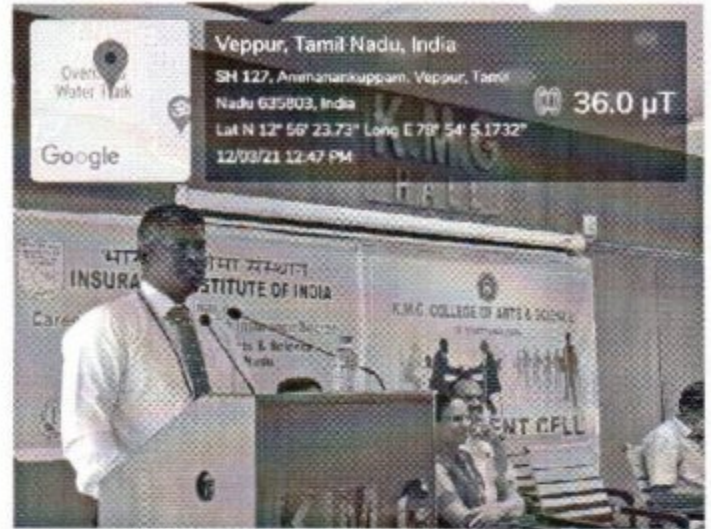

K.M.G. COLLEGE OF ARTS AND SCIENCE

PLACEMENT CELL 2020-2021

Carrier Development Program

Placement Cell has conducted carrier development Programme on “Opportunities in the Insurance Sector” on 12th March 2021 Conducted by Vellore Insurance institute . UG and PG are students were participated.