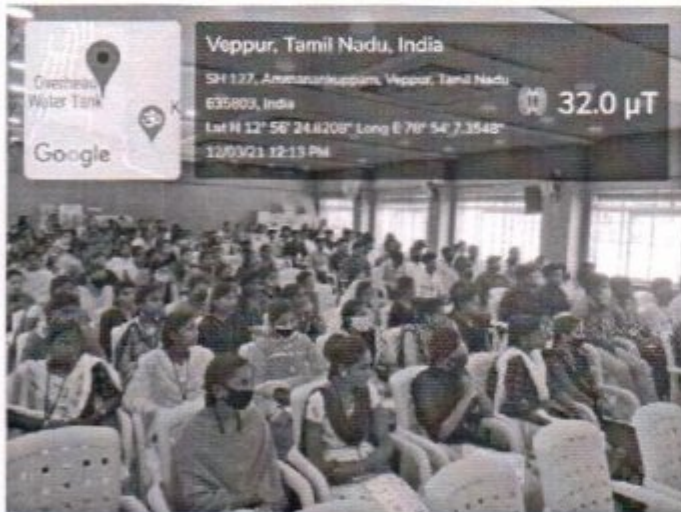

K.M.G. COLLEGE OF ARTS AND SCIENCE

PLACEMENT CELL 2020-2021

Carrier Development Program

Placement Cell has conducted carrier development Programme on “Opportunities in the Insurance Sector” on 12th March 2021 Conducted by Vellore Insurance institute . UG and PG are students were participated.