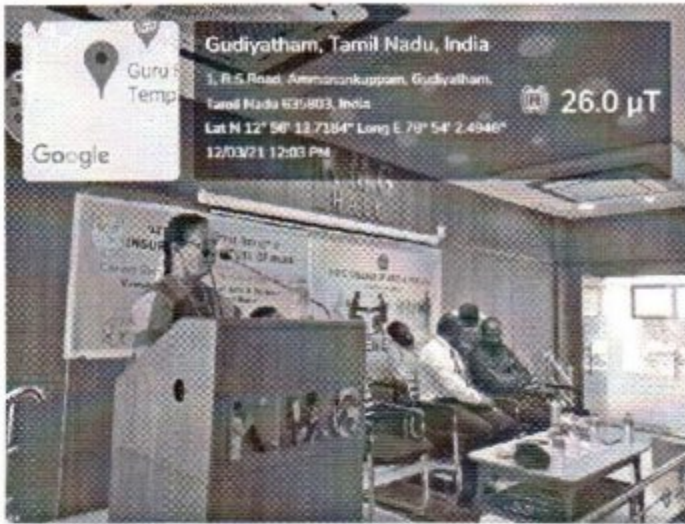

K.M.G. COLLEGE OF ARTS AND SCIENCE

PLACEMENT CELL 2020-2021

Carrier Development Program

Placement Cell has conducted carrier development Programme on “Opportunities in the Insurance Sector” on 12th March 2021 Conducted by Vellore Insurance institute . UG and PG are students were participated.