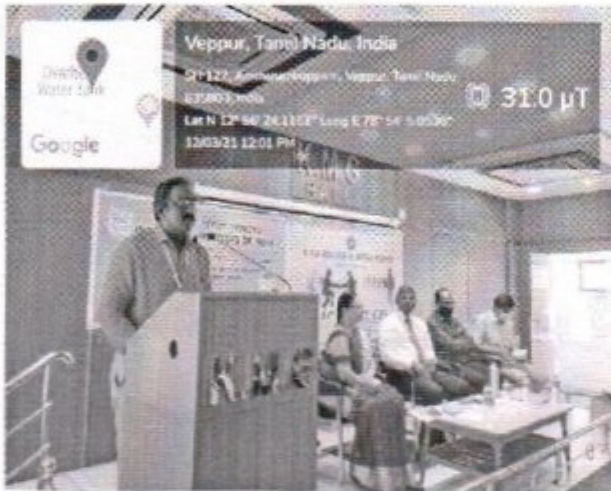

K.M.G. COLLEGE OF ARTS AND SCIENCE

PLACEMENT CELL 2020-2021

Carrier Development Program

Placement Cell has conducted carrier development Programme on “Opportunities in the Insurance Sector” on 12th March 2021 Conducted by Vellore Insurance institute . UG and PG are students were participated.