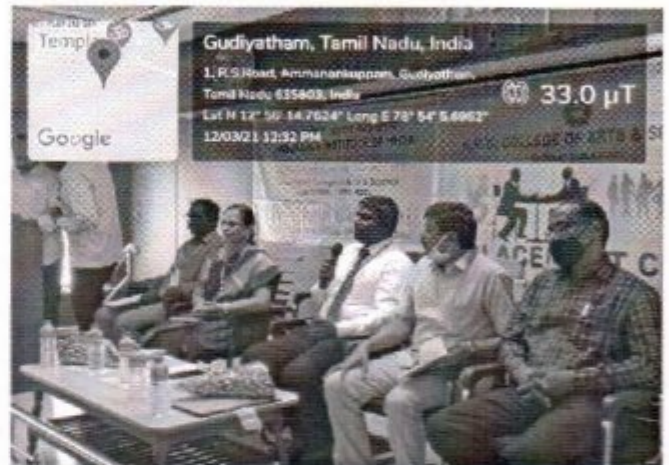

K.M.G. COLLEGE OF ARTS AND SCIENCE

PLACEMENT CELL 2020-2021

Carrier Development Program

Placement Cell has conducted carrier development Programme on “Opportunities in the Insurance Sector” on 12th March 2021 Conducted by Vellore Insurance institute . UG and PG are students were participated.