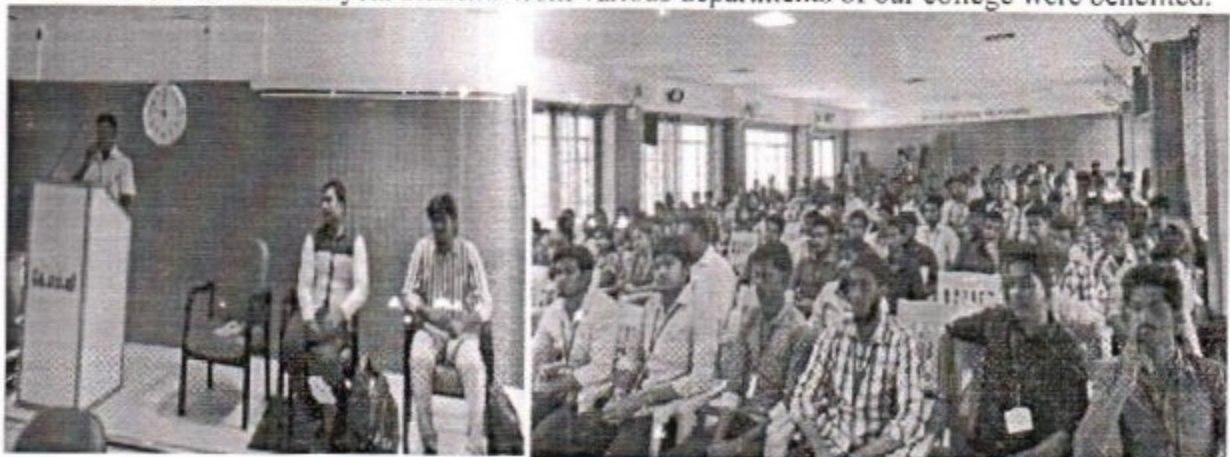

KOUSHAL PANJEE

- “The Tamil NaduMaanila Ooraga Vazhvadhara Iyakkam (State Rural Livelihood Support Movement) “ was conducted a awareness programme regarding ‘KOUSHAL PANJEE’(Skill Register Programme) “ on 17-01-2018.
- Rural Youth can register free of cost and be connected to Training Partners and Banks working in collaboration with the Ministry of Rural Development.
- All UG & PG final year students from various departments of our college were benefitted.